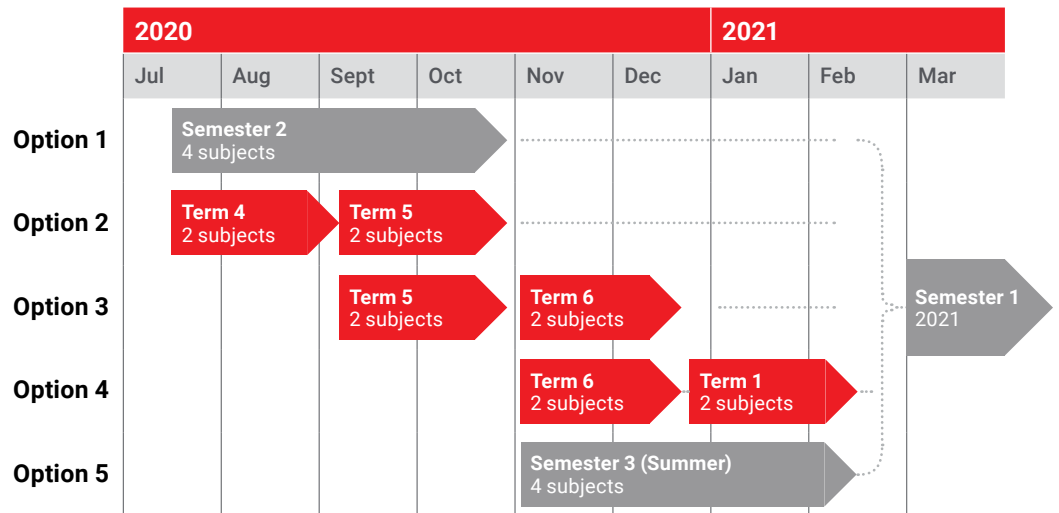

Key Dates 2020-21

Teaching Period	Start Date	Census Date	End Date	Exam Period
Term 4*	20 July	29 July	28 August	31 August – 5 September
Term 5*	7 September	17 September	16 October	19 October – 23 October
Term 6*	2 November	11 November	11 December	14 December – 20 December
Term 1 (2021)*~	4 January	4 January	12 February	15 February – 28 February

Step One – Enrol in an eligible course and commence study online in July, September or November 2020.

Step Two – Study two subjects per term and complete a total of four subjects (the equivalent of a full-time semester).

Step Three – Once you've completed your subjects, you can start your next semester at its usual commencement date.

Step Four – When travel restrictions are lifted and you've received your Student Visa, you can transition to study at one of our campuses across Victoria and New South Wales.¹

Intake options for 2020[#]

Grey arrows represent semester study mode. Red arrows represent term intake study mode.

1. If travel restrictions are lifted part way through a term, you'll need to complete the term online and transition to on-campus in the next term.